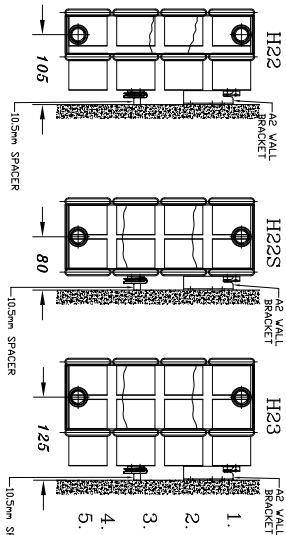

FEATURE PANEL RADIATOR

INSTALLATION DETAILS FOR SINGLE AND DOUBLE HORIZONTAL PANEL RADIATORS WITH FULL FIN

1. Mark location of mounting bracket in relation to backclip at rear of panel.
2. Drill wall, insert plugs and fix brackets securely to wall.
3. NOTE: The combination of spacers can be referred to on the chart below.
4. Fit the required spacer to back of panel
5. It is important that the wall brackets be mounted in the center of the backclip to allow for movement during normal expansion

It is recommended that when mounting the wall brackets to concrete walls the following screw and dowel specification is fulfilled.

Wall dowel 14 x 50
Screw 12 x 55

NOTE: LN type brackets are used for H10 radiators
A2 type brackets are used for the rest

Hanging Bracket

LN Type Bracket

A2 Type Bracket

55mm Spacer

10.5mm Spacer

NOTE - Hanging brackets are enclosed within the packing.

PANEL TYPE	BRACKET TYPES		SPACERS	
	A2	LN	10.5mm	55mm
H10		X		X
H11	X			X
H12	X		X	
H20	X		X	
H21	X		X	
H22	X		X	
H22S	X		X	
H23	X		X	
H24	X		X	