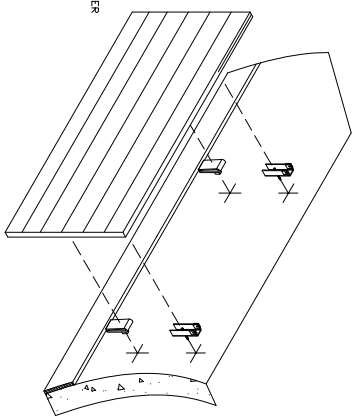

FEATURE PANEL RADIATOR

INSTALLATION DETAILS FOR SINGLE AND DOUBLE HORIZONTAL PANEL RADIATORS WITH FULL FIN

1. Mark location of mounting bracket in relation to backclip at rear of panel.
2. Drill wall, insert plugs and fix brackets securely to wall.
3. NOTE: The combination of spacers can be referred to on the chart below.
4. Fit the required spacer to back of panel
5. It is important that the wall brackets be mounted in the center of the backclip to allow for movement during normal expansion

It is recommended that when mounting the wall brackets to concrete walls the following screw and dowel specification is fulfilled.

Wall dowel 14 x 50
Screw 12 x 55

NOTE: LN type brackets are used for H10 radiators
A2 type brackets are used for the rest