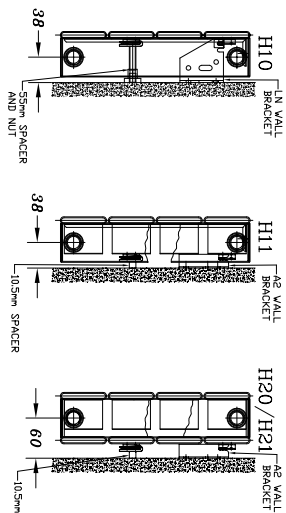

FEATURE PANEL RADIATOR

INSTALLATION DETAILS FOR SINGLE AND DOUBLE HORIZONTAL PANEL RADIATORS WITH FULL FIN

1. Mark location of mounting bracket in relation to backclip at rear of panel.
2. Drill wall, insert plugs and fix brackets securely to wall.
3. NOTE: The combination of spacers can be referred to on the chart below.
4. Fit the required spacer to back of panel
5. It is important that the wall brackets be mounted in the center of the backclip to allow for movement during normal expansion

It is recommended that when mounting the wall brackets to concrete walls the following screw and dowel specification is fulfilled.

Wall dowel 14 x 50
Screw 12 x 55

NOTE: LN type brackets are used for H10 radiators
A2 type brackets are used for the rest